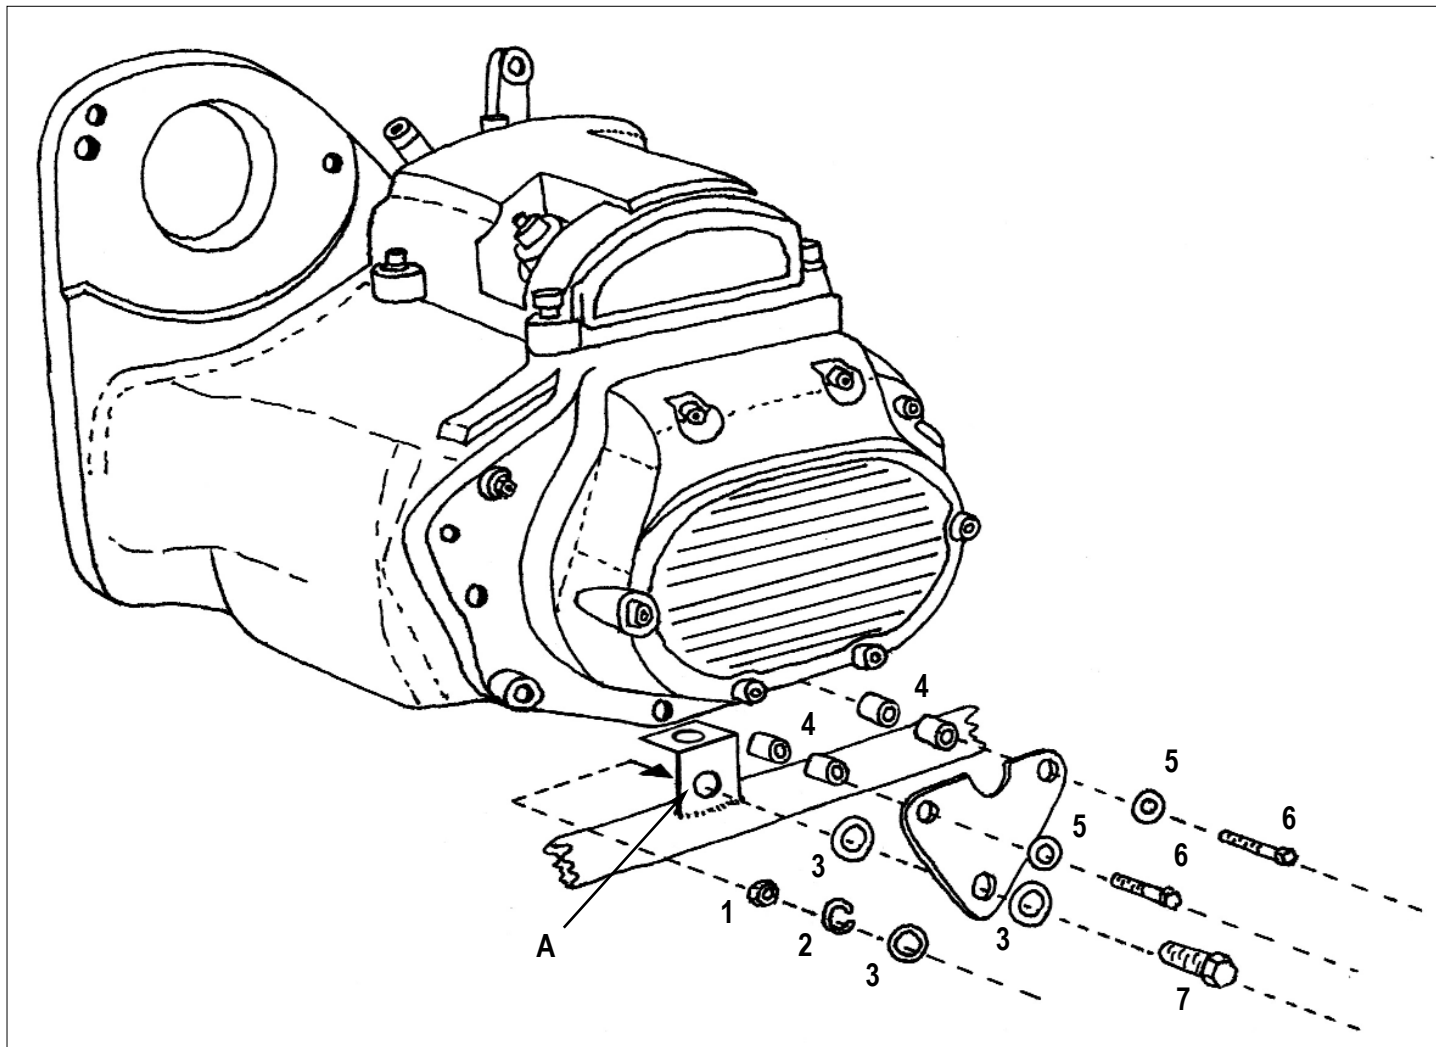

236399/236442/236876

SUPER-ASS TRANSMISSION MOUNT KIT

Nr.	Description	Qty. needed
1.	Nut 3/8" UNF	1
2.	Spring Washer 3/8"	1
3.	Washer 3/8"	3
4.	Spacer	4
5.	Washer 5/16"	2
6.	Hex Head Bolt 5/16 UNC x 2 1/4"	2
7.	Hex Head Bolt 3/8" UNF x 1	1
A.	Drill 3/8" hole in OEM frame bracket	-