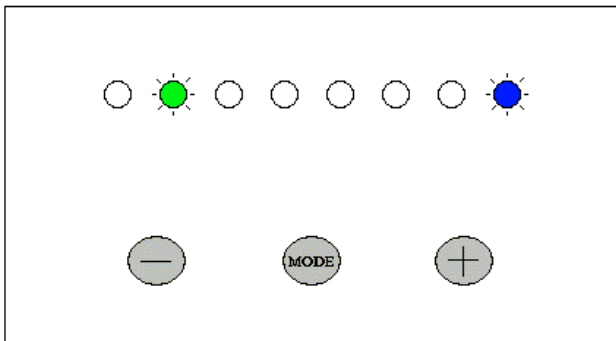

ZPN 741696 – V-Rod 2008 to present Base Settings

Mode 1 – Green

Mode 2 – Yellow

Mode 3 – Red

Mode 4 – Green/ Blue

Mode 5 – Yellow/Blue

Mode 6- Red/Blue