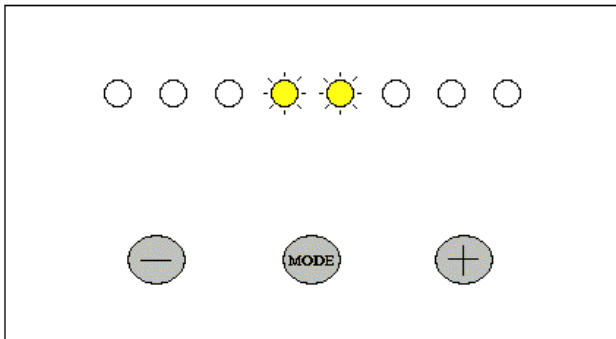

ZPN 741696 – V-Rod 2008 to present Base Settings

Mode 1 – Green

Mode 2 – Yellow

Mode 3 – Red

Mode 4 – Green/ Blue

Mode 5 – Yellow/Blue

Mode 6- Red/Blue