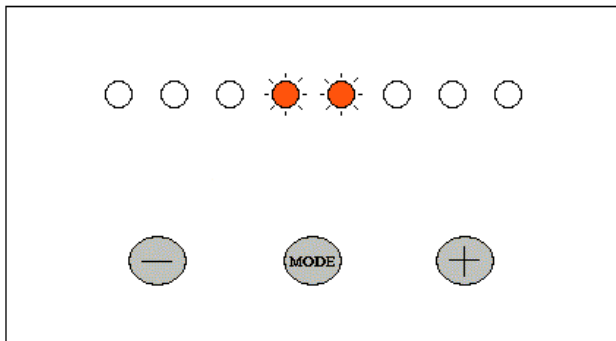

ZPN 741696 – V-Rod 2008 to present Base Settings

Mode 1 – Green

Mode 2 – Yellow

Mode 3 – Red

Mode 4 – Green/ Blue

Mode 5 – Yellow/Blue

Mode 6- Red/Blue