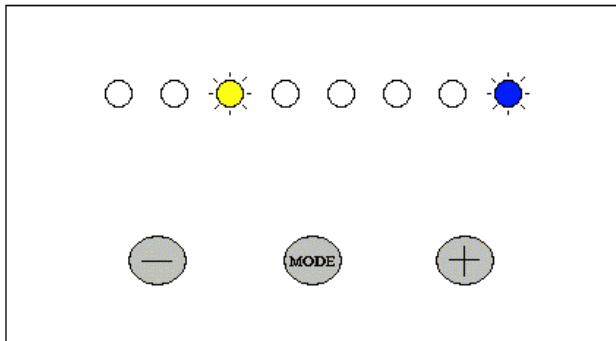

ZPN 741696 – V-Rod 2008 to present Base Settings

Mode 1 – Green

Mode 2 – Yellow

Mode 3 – Red

Mode 4 – Green/ Blue

Mode 5 – Yellow/Blue

Mode 6- Red/Blue