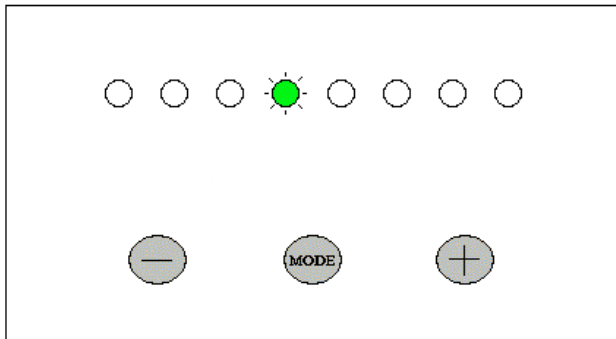

ZPN 741696 – V-Rod 2008 to present Base Settings

Mode 1 – Green

Mode 2 – Yellow

Mode 3 – Red

Mode 4 – Green/ Blue

Mode 5 – Yellow/Blue

Mode 6- Red/Blue