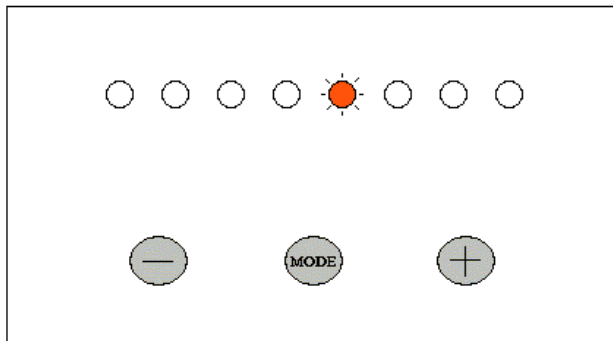

ZPN 741696 – V-Rod 2008 to present Stage 1 Settings

Mode 1 – Green

Mode 2 – Yellow

Mode 3 – Red

Mode 4 – Green/ Blue

Mode 5 – Yellow/Blue

Mode 6- Red/Blue