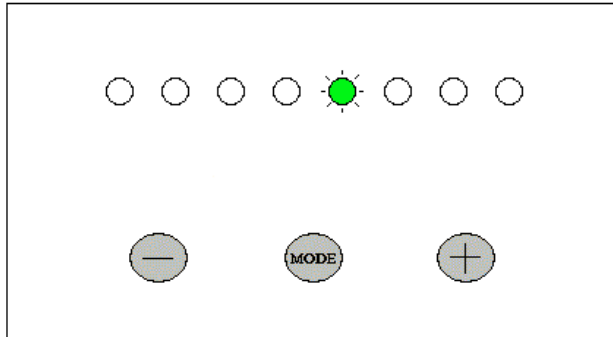

ZPN 741696 – V-Rod 2008 to present Stage 1 Settings

Mode 1 – Green

Mode 2 – Yellow

Mode 3 – Red

Mode 4 – Green/ Blue

Mode 5 – Yellow/Blue

Mode 6- Red/Blue