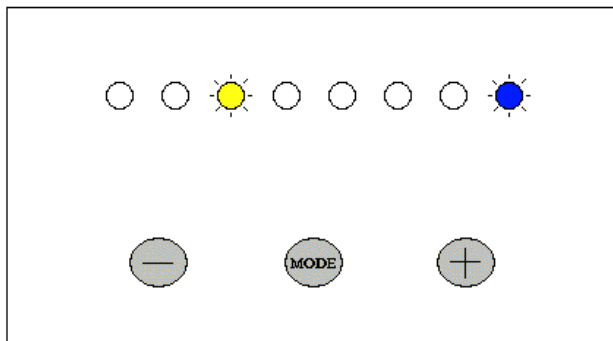

ZPN 741696 – V-Rod 2008 to present Stage 1 Settings

Mode 1 – Green

Mode 2 – Yellow

Mode 3 – Red

Mode 4 – Green/ Blue

Mode 5 – Yellow/Blue

Mode 6- Red/Blue