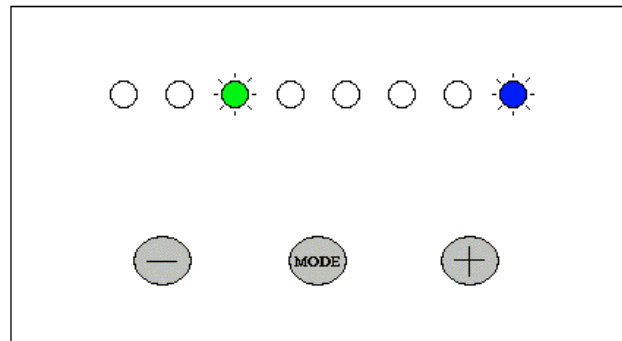

ZPN 741696 – V-Rod 2008 to present Stage 1 Settings

Mode 1 – Green

Mode 2 – Yellow

Mode 3 – Red

Mode 4 – Green/ Blue

Mode 5 – Yellow/Blue

Mode 6- Red/Blue