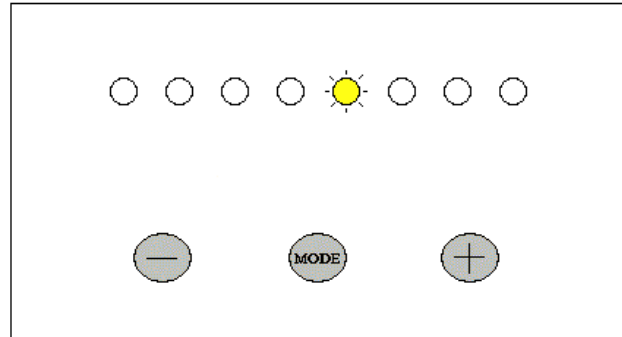

ZPN 741696 – V-Rod 2008 to present Stage 1 Settings

Mode 1 – Green

Mode 2 – Yellow

Mode 3 – Red

Mode 4 – Green/ Blue

Mode 5 – Yellow/Blue

Mode 6- Red/Blue